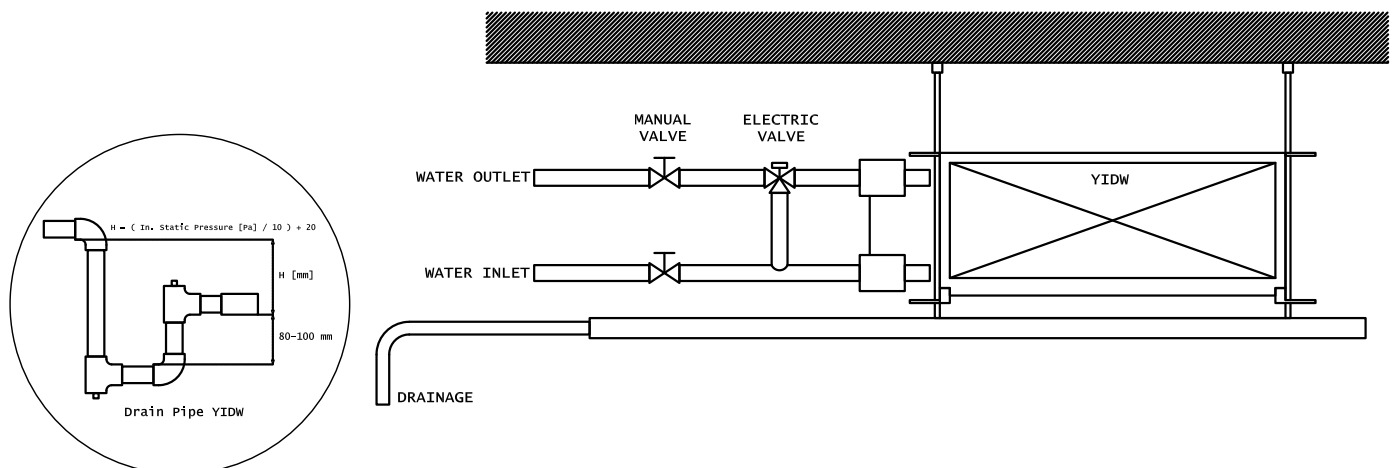

Air Handling Unit Installations